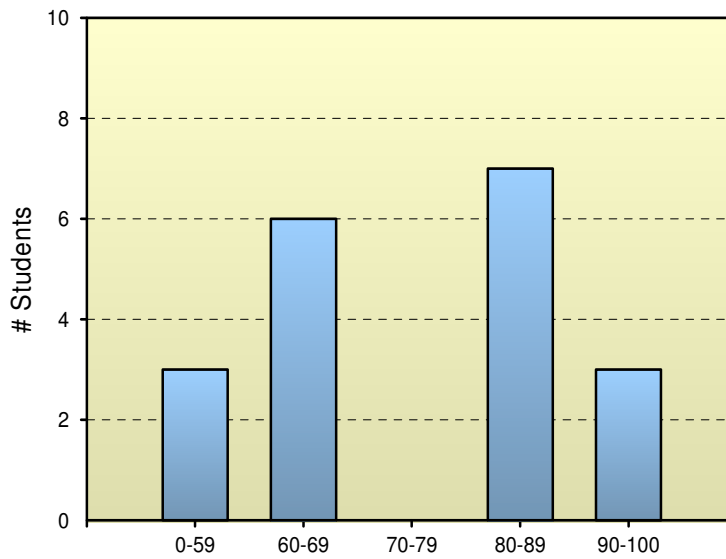

Assignment Results

Ms. Smith
Washington Elementary School

3rd Grade - Ms. Smith - 2006-2007

Total Students: 21

Assignment: 3rd - WASL Math Practice 1 - Smith (A)
Category: Benchmark
Term: 1
Date: 03/27/2007
Points: 5 (5 questions)

Median	Mean	Low	High	Range	Std. Deviation
80%	69.5%	20%	100%	80%	20.9%

Frequency Distribution

Range	Students
90% — 100%	3
80% — 89%	7
70% — 79%	0
60% — 69%	6
0% — 59%	3

Total Students: 19